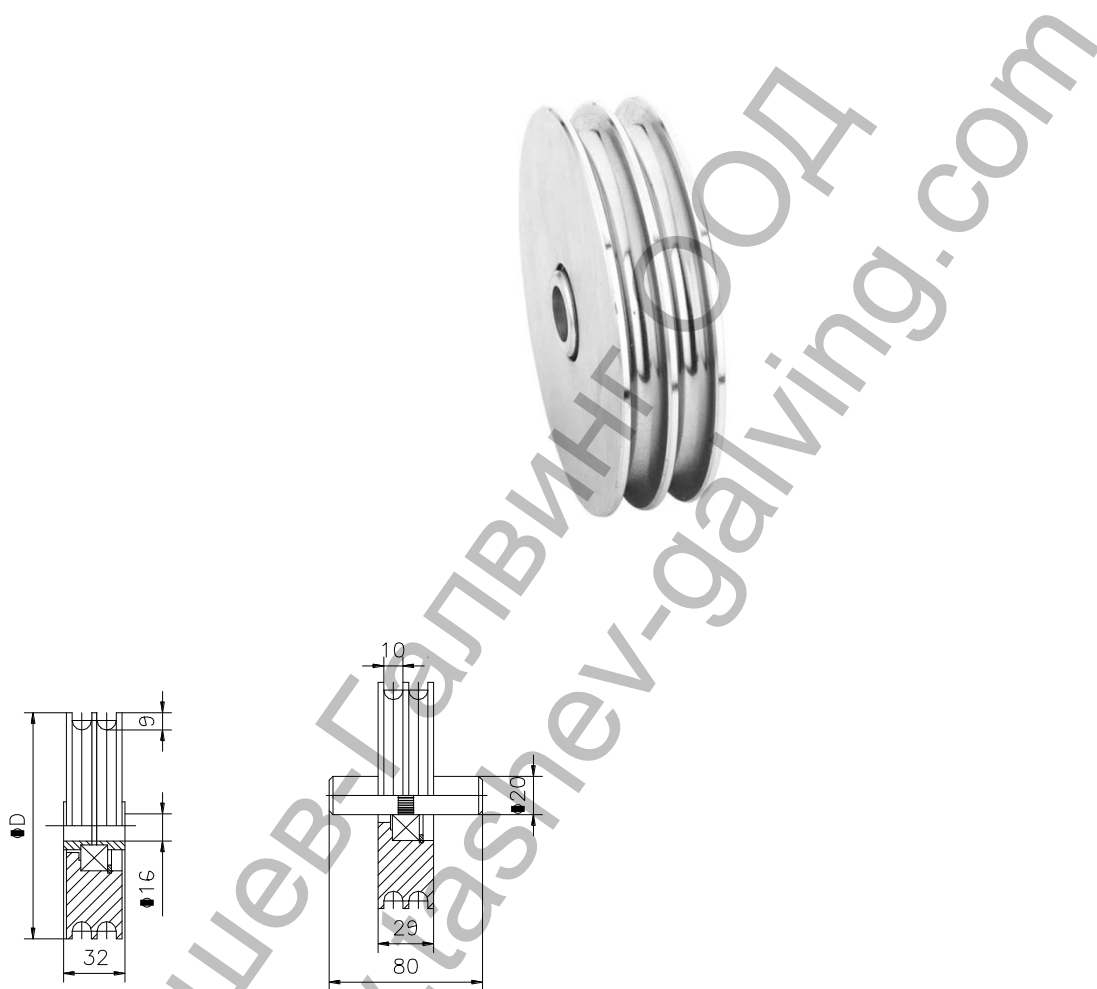

Ролка Estebro® за плъзгачи се врати с втулка ф 100x29 мм,  
СТОМАНЕНА

Cod	Dimens.	ØD			Peso Max. Kg
142	100x29	98	8	9,50	655
113	120x29	118	4	7,60	655
114	150x29	147	4	12,50	655
118	180x29	177	4	19,05	655
115	200x29	197	4	24,10	655

**Family:** Wheels

**Material:** 11SMn30 steel

**Finish:** Zinc-plated

**Maximum weight supported by the bearing\*:** See table

**Description:** Wheel with a 6204 2RS bearing which is installed on overhead doors to allow their opening and closing. It allows the connection of the two cables which support the counterweights placed in both sides of the door, generating a simultaneous elevation movement that avoids possible imbalances or blockages. It can be supplied with reducing sleeves to 16 mm, or with an axle of Ø 20 mm and 80 mm long.  
**\*In perfect conditions of installation, usage and maintenance.**

Продукт: [Ролка Estebro® за плъзгаци се врати с втулка ф 100x29 мм, стоманена](#)

Категория: [Плъзгаци се врати](#)

Бранд: [Estebro®](#)

Категория бранд: [Ролка Estebro®](#)

Ташев-Галвинг ООД  
[www.tashev-galving.com](http://www.tashev-galving.com)